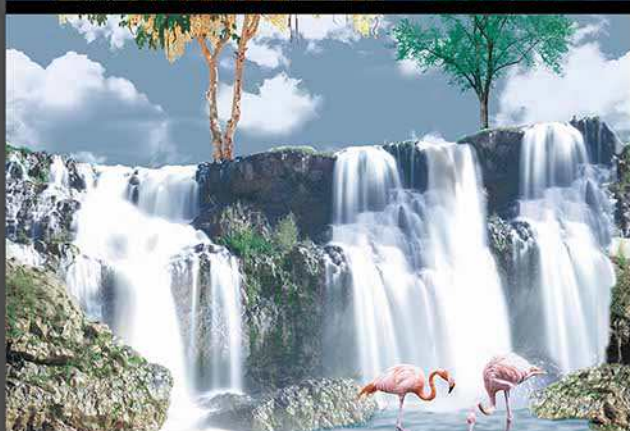

300x450MM
WALL TILES
GLOSSY

AMBANI
TILES & BATHWARE

DESIGN NO.1697

LIGHT

DARK

HL-1.A

HL-1.B

HL-1.C