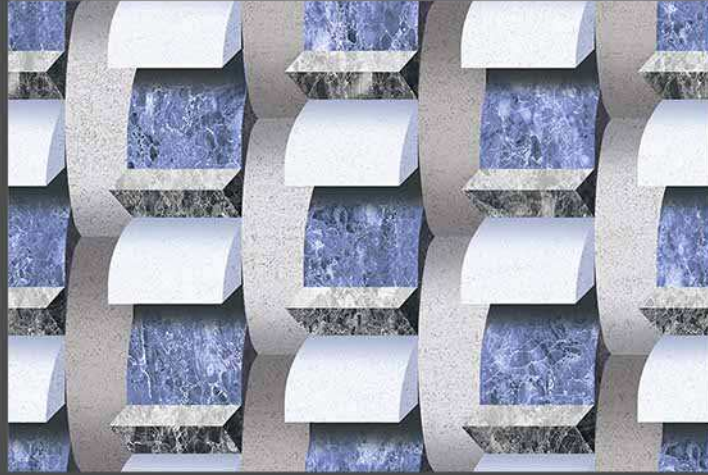

LIGHT

HL-2

LIGHT

AMBANI[®]
TILES & BATHWARE

Elevation Series

300x450MM
WALL TILES
GLOSSY

AMBANI[®]
TILES & BATHWARE

DESIGN NO.1099-EL