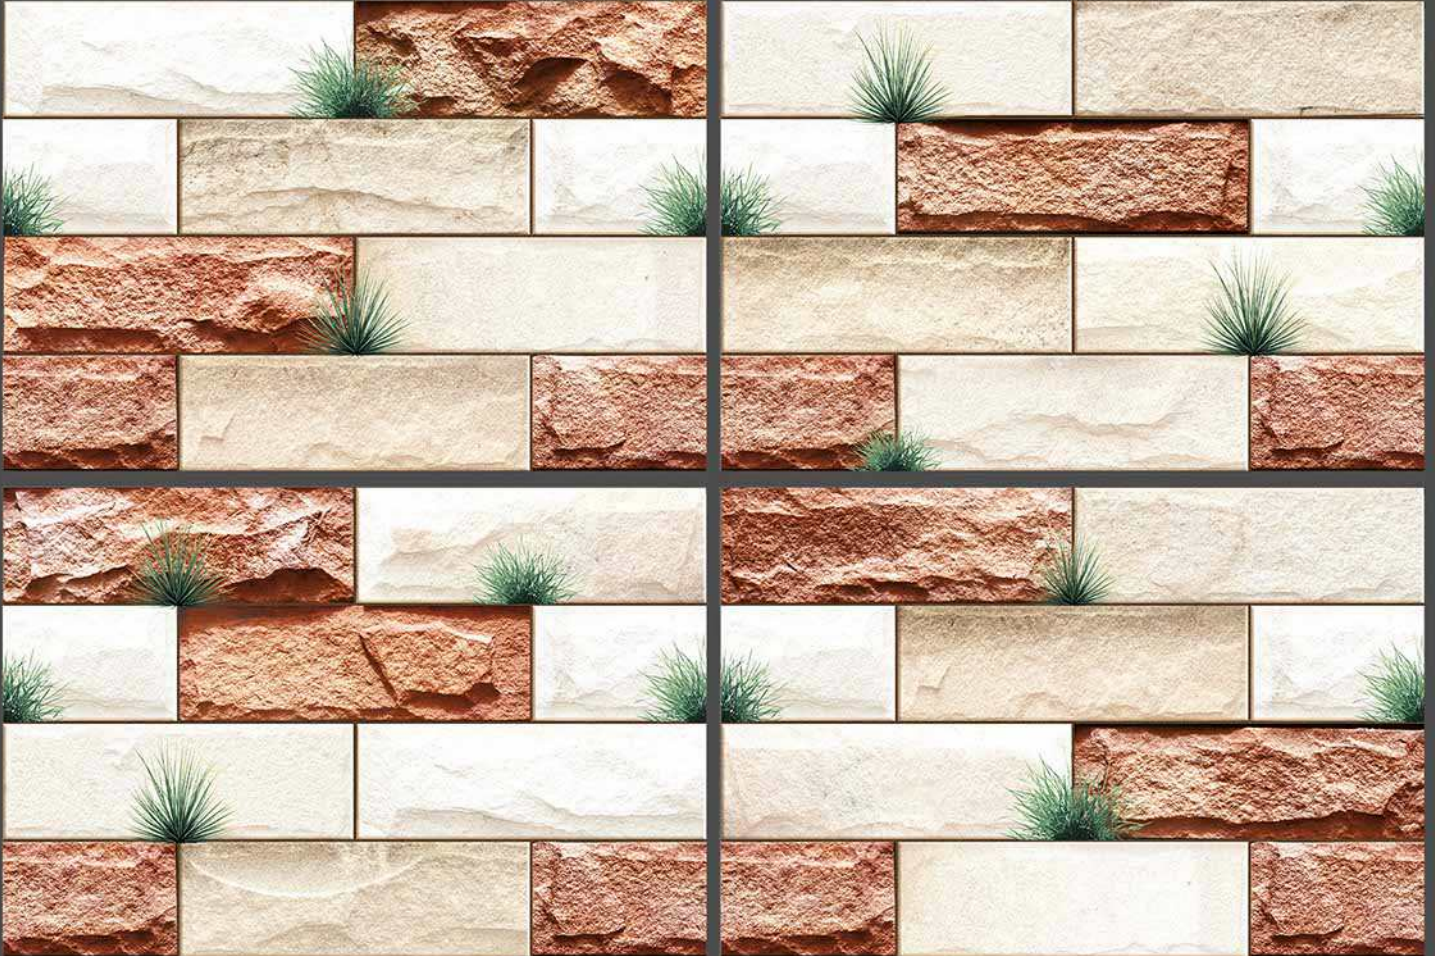

300x450MM
WALL TILES
GLOSSY

AMBANI
TILES & BATHWARE