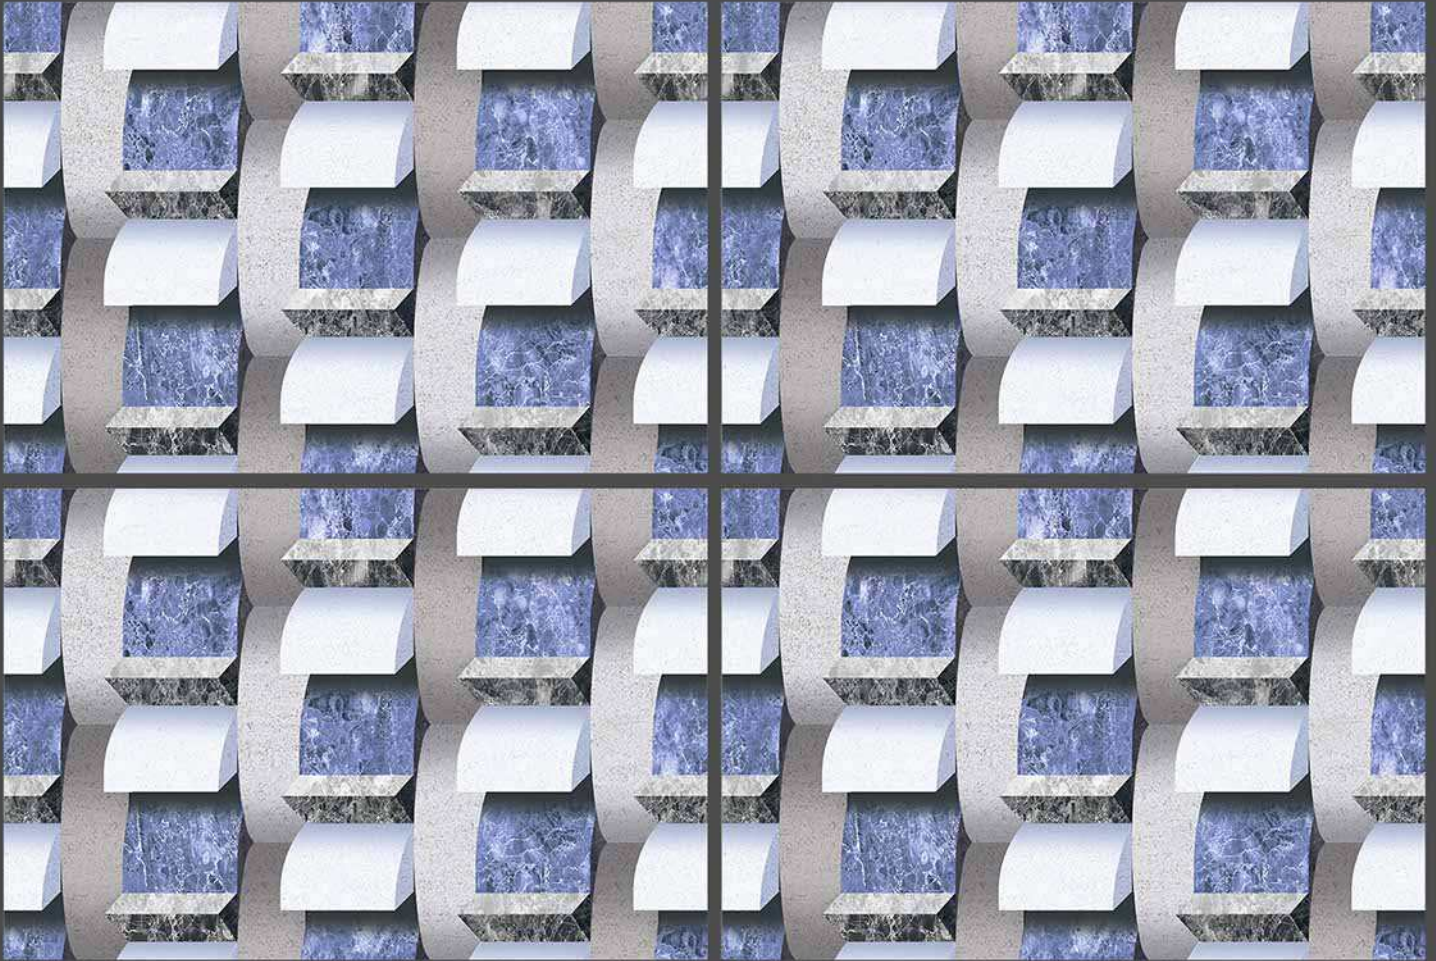

LIGHT

HL-2

LIGHT

AMBANI[®]
TILES & BATHWARE

Elevation Series

300x450MM
WALL TILES
GLOSSY

AMBANI[®]
TILES & BATHWARE

DESIGN NO.1099-EL