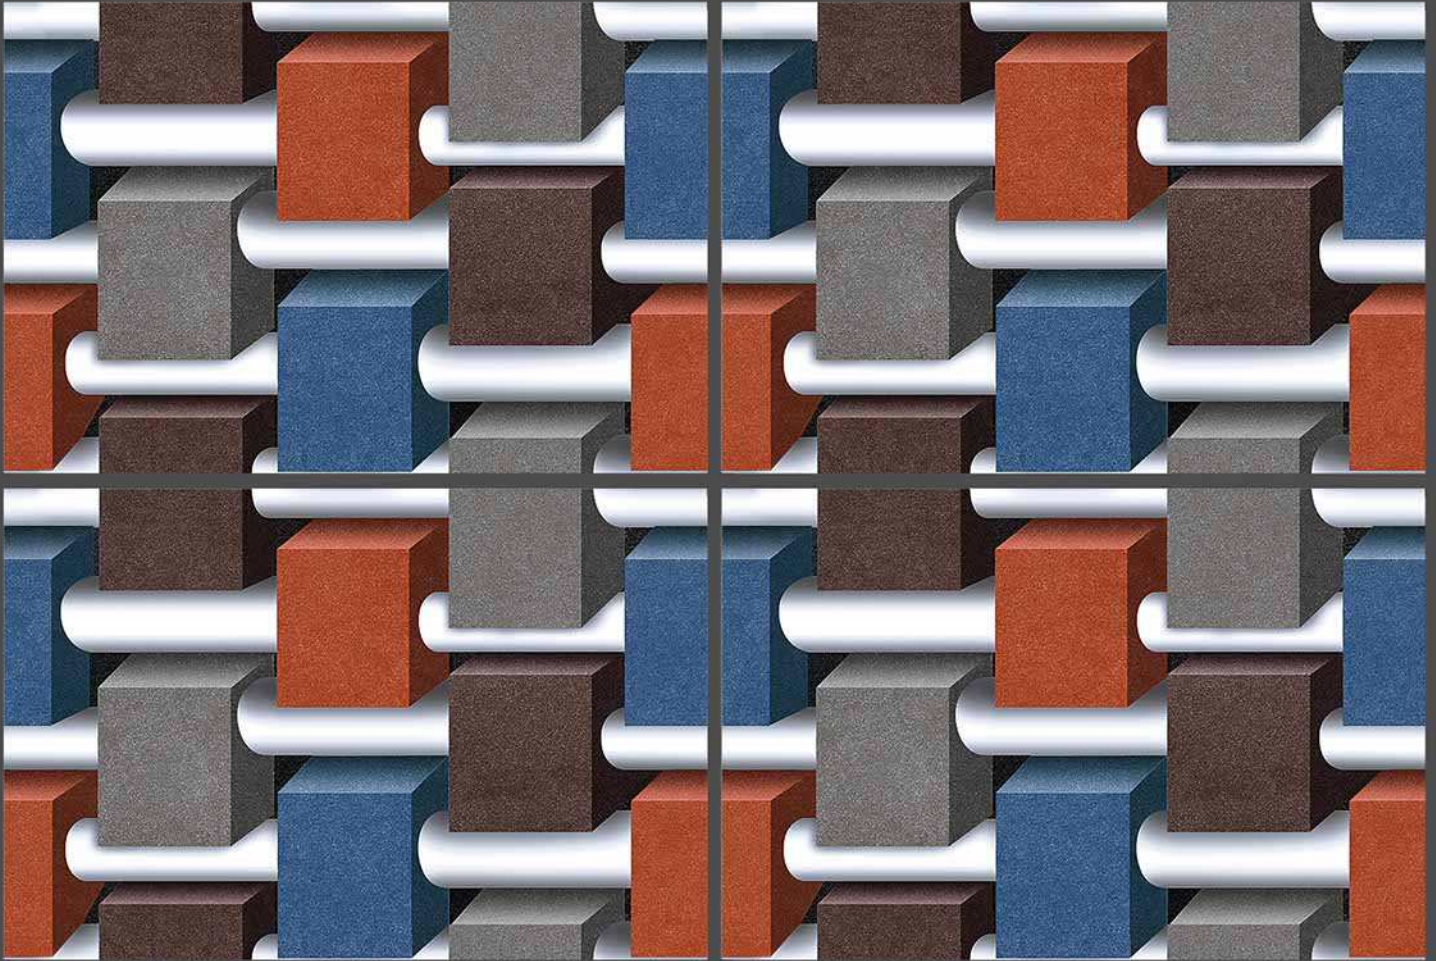

AMBANI
TILES & BATHWARE

DESIGN NO.1202-EL

300x450MM
WALL TILES
GLOSSY

AMBANI
TILES & BATHWARE

DESIGN NO.1208-EL

300x450MM
WALL TILES
GLOSSY

AMBANI
TILES & BATHWARE

DESIGN NO.1222-EL