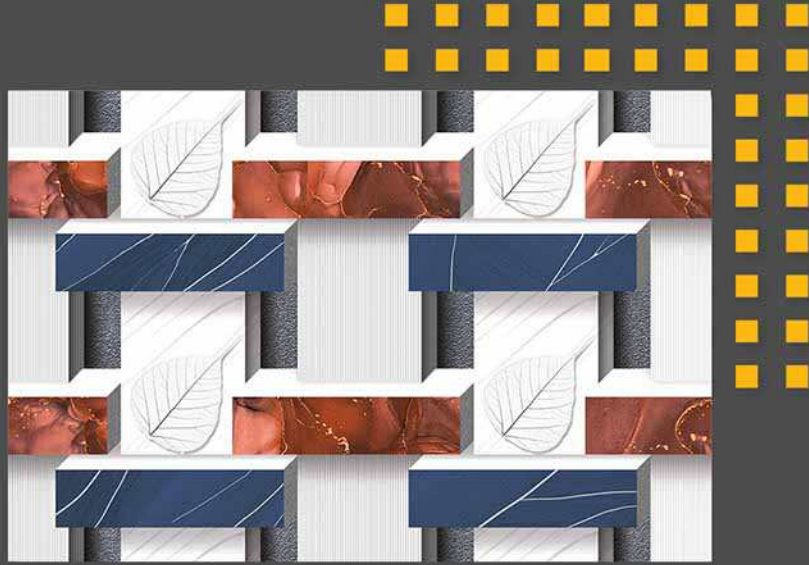

AMBANI
TILES & BATHWARE

DESIGN NO.1202-EL

300x450MM
WALL TILES
GLOSSY

AMBANI
TILES & BATHWARE

DESIGN NO.1208-EL

300x450MM
WALL TILES
GLOSSY

AMBANI
TILES & BATHWARE

DESIGN NO.1222-EL