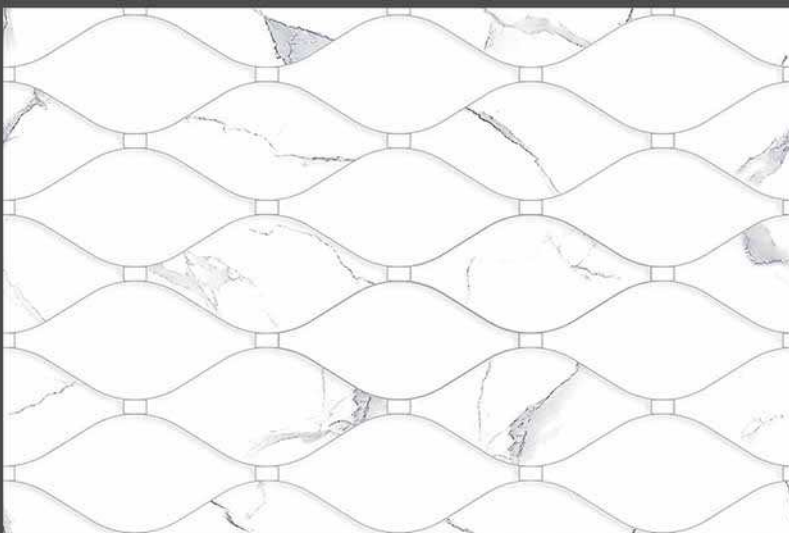

DARK

300x450MM
WALL TILES
GLOSSY

AMBANI[®]
TILES & BATHWARE

DESIGN NO.786

LIGHT

HL-1

LIGHT

300x450MM
WALL TILES
GLOSSY