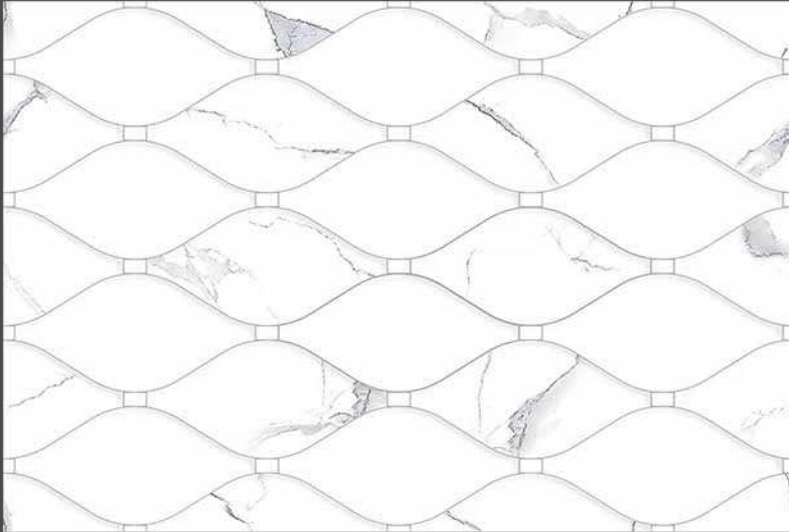

DARK

300x450MM
WALL TILES
GLOSSY

AMBANI[®]
TILES & BATHWARE

DESIGN NO.786

LIGHT

HL-1

LIGHT

300x450MM
WALL TILES
GLOSSY