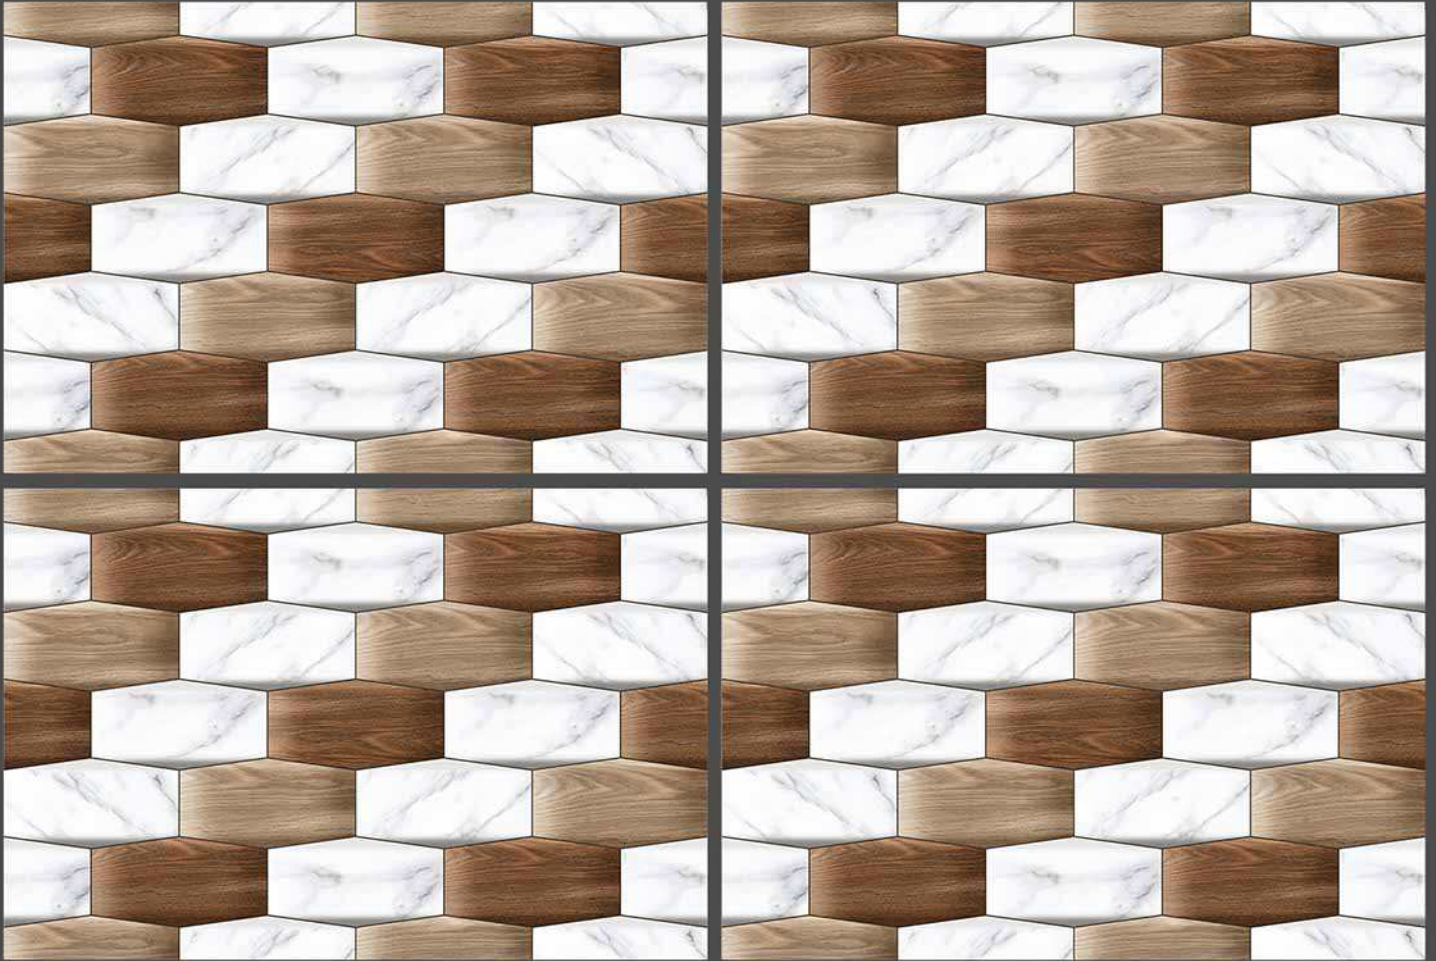

300x450MM
WALL TILES
GLOSSY

AMBANI
TILES & BATHWARE

DESIGN NO.1225-EL

300x450MM
WALL TILES
GLOSSY

AMBANI
TILES & BATHWARE

DESIGN NO.1235-EL

AMBANI^{® ©}
TILES & BATHWARE

MAHARASHTRA PROJECT OFFICE