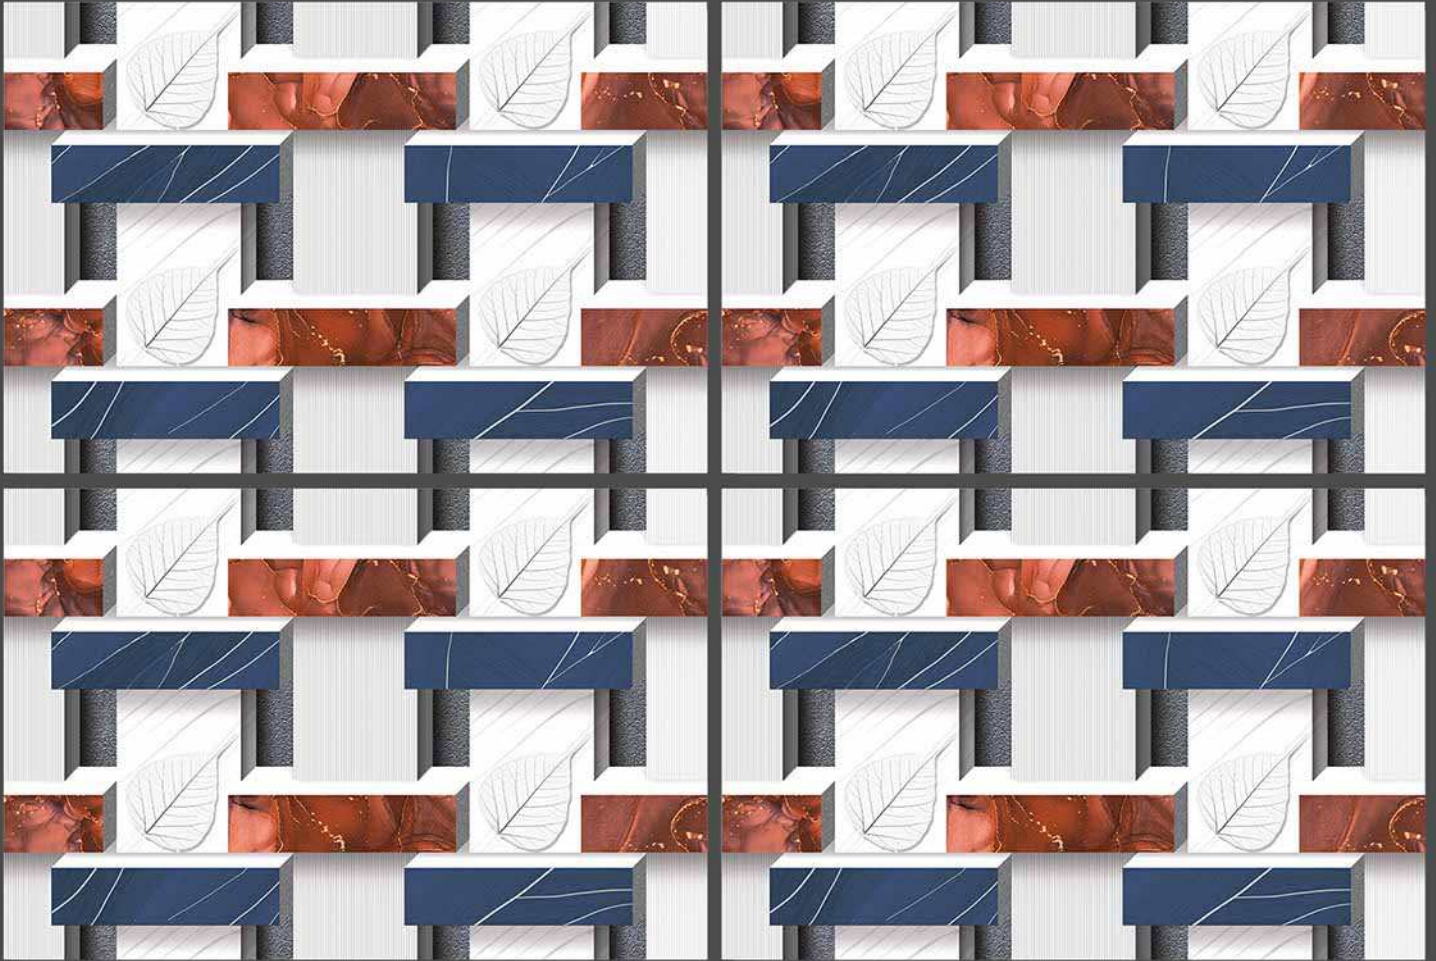

AMBANI
TILES & BATHWARE

DESIGN NO.1202-EL

300x450MM
WALL TILES
GLOSSY

AMBANI
TILES & BATHWARE

DESIGN NO.1208-EL

300x450MM
WALL TILES
GLOSSY

AMBANI
TILES & BATHWARE

DESIGN NO.1222-EL